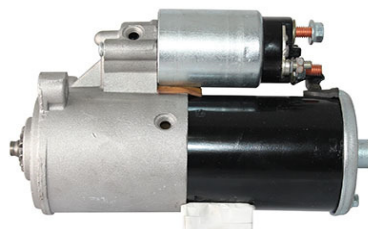

www.wahseng.com

AUGUST 2018 NEW ITEMS

ALTERNATOR

WAHSENG NO. : WA10-247

PART NO. : 2310A-1VM0A / 439870

PRODUCT DETAILS : 200A 12V 7PK

APPLICATION : NISSAN SERENA 2.0 2010

WAHSENG NO. : WA11-326

APPLICATION : TOYOTA SIENTA 2016

WAHSENG NO. : WA11-331

PART NO. : 27060-0V120 / 27060-0V130

PRODUCT DETAILS : 80A 12V 6PK/FW

APPLICATION : TOYOTA CAMRY/HYBRID 2.5 2012-2015

www.wahseng.com

AUGUST 2018 NEW ITEMS

STARTER

WAHSENG NO. : WS53-026

PART NO. : 28100-97214 / 228000-9250

PRODUCT DETAILS : 0.6KW 12V 8T

APPLICATION: DAIHATSU COPEN 1.3 2006, TOYOTA RUSH 1.5 2006, TOYOTA PASSO 1.3 2005-2010

WAHSENG NO. : WS50-181

PART NO. : 23300-1HC1C / 1196052

PRODUCT DETAILS : 1.0KW 12V 9T

APPLICATION: NISSAN MICRA IV 1.2L 2010-2016 / NISSAN MARCH IV(K13) 1.2

WAHSENG NO. : WS61-041

PART NO. : SA873 / F81U11000AB

PRODUCT DETAILS : 1.4KW 12V 12T