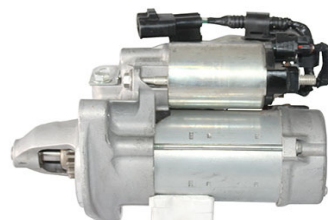

www.wahseng.com

AUGUST 2018 NEW ITEMS

ALTERNATOR

WAHSENG NO. : WA10-247

PART NO. : 2310A-1VM0A / 439870

PRODUCT DETAILS : 200A 12V 7PK

APPLICATION : NISSAN SERENA 2.0 2010

WAHSENG NO. : WA11-326

STARTER

WAHSENG NO. : WS53-026

PART NO. : 28100-97214 / 228000-9250

PRODUCT DETAILS : 0.6KW 12V 8T

APPLICATION: DAIHATSU COPEN 1.3 2006, TOYOTA RUSH 1.5 2006, TOYOTA PASSO 1.3 2005-2010

WAHSENG NO. : WS50-181

PART NO. : 23300-1HC1C / 1196052

PRODUCT DETAILS : 1.0KW 12V 9T

APPLICATION: NISSAN MICRA IV 1.2L 2010-2016 / NISSAN MARCH IV(K13) 1.2

WAHSENG NO. : WS61-041

PART NO. : SA873 / F81U11000AB

PRODUCT DETAILS : 1.4KW 12V 12T

APPLICATION: FD CAR MUSTANG 2005, FD TRUCK EXCURSION V8/V10 2000-2005, LINCOLN TRUCK BLACKWOOD V8 2002

WAHSENG NO. : WS51-199

PART NO. : 28100-21100 / 428000-9150

PRODUCT DETAILS : 1.4KW 12V 9T

APPLICATION: TOYOTA PORTE 1.5 2012-2015 / TOYOTA SPADE 1.5 2012-2015 / TOYOTA VELLFIRE