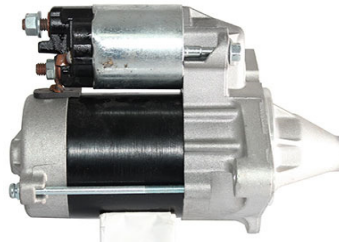

www.wahseng.com

AUGUST 2018 NEW ITEMS

ALTERNATOR

WAHSENG NO. : WA10-247

PART NO. : 2310A-1VM0A / 439870

PRODUCT DETAILS : 200A 12V 7PK

APPLICATION : NISSAN SERENA 2.0 2010

WAHSENG NO. : WA11-326

PART NO. : 27060-0T210 / 104211-3120

PRODUCT DETAILS : 100A 12V 6PK/FW

APPLICATION : TOYOTA COROLLA [E18] 2013 , TOYOTA AURIS [E18] 2012

WAHSENG NO. : WA11-328

PART NO. : 27060-0Y220 / 104210-7160

PRODUCT DETAILS : 120A 12V 6PK

APPLICATION : TOYOTA SIENTA 2016

WAHSENG NO. : WA11-331

PART NO. : 27060-0V120 / 27060-0V130

PRODUCT DETAILS : 80A 12V 6PK/FW

APPLICATION : TOYOTA CAMRY/HYBRID 2.5 2012-2015

www.wahseng.com

AUGUST 2018 NEW ITEMS

STARTER

WAHSENG NO. : WS53-026

PART NO. : 28100-97214 / 228000-9250

PRODUCT DETAILS : 0.6KW 12V 8T

APPLICATION: DAIHATSU COPEN 1.3 2006, TOYOTA RUSH 1.5 2006, TOYOTA PASSO 1.3 2005-2010

WAHSENG NO. : WS50-181