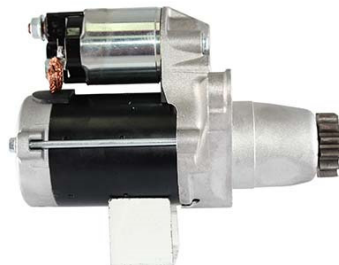

www.wahseng.com

FEBRUARY 2018 NEW ITEMS

ALTERNATOR

WAHSENG NO. : WA10-226

PART NO. : 23100-JR51A / A2TG1281
PRODUCT DETAILS : 100A 12V 6PK
APPLICATION : NISSAN (EUROPE TRUCK) D22 PICKUP 2.5 2004-2010

WAHSENG NO. : WA10-236

PART NO. : 23100-1KA1B / A2TX2191ZE
PRODUCT DETAILS : 150A 12V 7PK
APPLICATION : NISSAN CUBE DBA-Z12 2013

WAHSENG NO. : WA18-096

PART NO. : P301-18-300 / A2TX2291
PRODUCT DETAILS : 150A 12V 6PK
APPLICATION : MAZDA DEMIO 2011

WAHSENG NO. : WA18-094

PART NO. : PE07-18-300 / A2TJ1591
PRODUCT DETAILS : 110A 12V 6PK
APPLICATION : MAZDA 3 2.0 1998 - 1999

FEBRUARY 2018 NEW ITEMS

STARTER

WAHSENG NO. : WS50-176

PART NO. : 23300-JA12A / M0TA0072

PRODUCT DETAILS : 1.7KW 12V 13T

APPLICATION : NISSAN TRUCK PATHFINDER 2013-2014 / MURANO / ALTIMA V6 , INFINITI TRUCK QX60 2014

WAHSENG NO. : WS51-155

PART NO. : 28100-0V010 / 428000-5981

PRODUCT DETAILS : 1.5KW 12V 13T