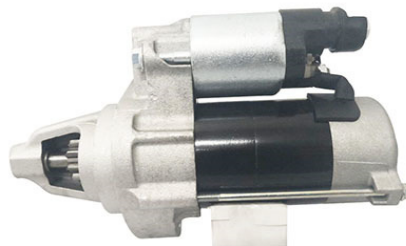

www.wahseng.com

NOVEMBER 2018 NEW ITEMS

ALTERNATOR

WAHSENG NO. : WA 15-049

PART NO. : 37300-2B600 / 2609780

PRODUCT DETAILS : 110A 12V 6PK

APPLICATION: HYUNDAI i30 i 1.4/1.6 2009-2012, KIA SPORTAGE III 1.6 GDI 2010, KIA VENGA 1.4, 1.6 CVVT 2009

WAHSENG NO. : WA 15-062

PART NO. : 37300-02850 / F000BL0105

PRODUCT DETAILS : 70A 12V 4PK

APPLICATION : HYUNDAI i10 2012-2014

WAHSENG NO. : WA 15-061

PART NO. : 37300-4A320 / 2610011

PRODUCT DETAILS : 130A 12V 7PK/FW

APPLICATION : HYUNDAI GRAND STAREX , HYUNDAI H-1 2.5 [TQ] 2010

WAHSENG NO. : WA 15-067

PART NO. : 37300-2E200 / 2610428

PRODUCT DETAILS : 90A 12V 6PK/FW

APPLICATION : HYUNDAI ELANTRA 1.8L 2012-2013

www.wahseng.com

NOVEMBER 2018 NEW ITEMS

STARTER

WAHSENG NO. : WS 52-096

PART NO. : 31200-RB1-013 / 428000-5410

PRODUCT DETAILS : 0.8KW 12V 9T

APPLICATION: HONDA FIT 1.5 2009-2014, HONDA (CHINA) CITY 1.5/ FIT 1.3/1.5 2009-2012