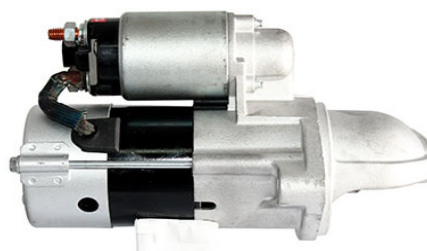

www.wahseng.com

NOVEMBER 2018 NEW ITEMS

ALTERNATOR

WAHSENG NO. : WA 15-049

PART NO. : 37300-2B600 / 2609780

PRODUCT DETAILS : 110A 12V 6PK

APPLICATION: HYUNDAI i30 i 1.4/1.6 2009-2012, KIA SPORTAGE III 1.6 GDI 2010, KIA VENGA 1.4, 1.6 CVVT 2009

APPLICATION : HYUNDAI GRAND STAREX , HYUNDAI H-1 2.5 [TQ] 2010

WAHSENG NO. : WA 15-067

PART NO. : 37300-2E200 / 2610428

PRODUCT DETAILS : 90A 12V 6PK/FW

APPLICATION : HYUNDAI ELANTRA 1.8L 2012-2013

www.wahseng.com

NOVEMBER 2018 NEW ITEMS

STARTER

WAHSENG NO. : WS 52-096

PART NO. : 31200-RB1-013 / 428000-5410

PRODUCT DETAILS : 0.8KW 12V 9T

APPLICATION: HONDA FIT 1.5 2009-2014, HONDA (CHINA) CITY 1.5/ FIT 1.3/1.5 2009-2012

WAHSENG NO. : WS 55-039

PART NO. : 36100-2F055 / 8000530

PRODUCT DETAILS : 2.0KW 12V 11T

APPLICATION: HYUNDAI ix35 2.0 2010-2013, KIA CARNIVAL III 2.2 2009, KIA SORENTO II 2.0/2.2 2009-2013

WAHSENG NO. : WS 52-122