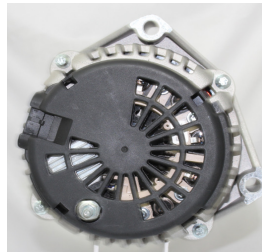

JANUARY 2019 PRODUCT RECOMMENDATION

ALTERNATOR

WAHSENG NO. : WA12-092

PART NO. : 31100-RV0-A11 / 104211-8520

PRODUCT DETAILS : 130A 12V 6PK CLUTCH PULLEY

APPLICATION: HONDA ODYSSEY 3.5 2014-2015, ODYSSEY 3.5 2016-2017

WAHSENG NO. : WA45-039

PART NO. : 10464476

PRODUCT DETAILS : 145A 12V 6PK

APPLICATION: CHEVROLET AVALANCHE 1.5 V8 5.3L 2002-2004

WAHSENG NO. : WA32-045

PART NO. : 12317521384 / 0124525045

PRODUCT DETAILS : 140A 12V 6PK CLUTCH PULLEY

APPLICATION: BMW 318 2.0 Ci (E46), BMW 316 1.6 Ci (E46)

WAHSENG NO. : WS64-015

PART NO. : 1202010 / 0001108079

PRODUCT DETAILS : 1.4KW 12V 9T

APPLICATION: CALIBRA A 2.0i 16V , OPEL ASCONA C 1.8, 1.8i, DAEWOO ESPERO 1.8i